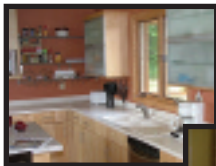

## Grandview on Shenandoah

Shenandoah House is a 3200 square foot four bedroom home that has windows and walkouts everywhere! The interior has an open flowing

spacious floor plan with an eclectically modern flavor.

The main level is an expansive flow of a **fully equipped kitchen** (with breakfast area), a vaulted ceiling gathering room (with **gas fireplace**), a formal dining area (seating for 10)

and just off the dining area, is a small media room that includes **VCR, DVD and Dish TV**. The Master Bedroom (**King Size bed**) with an attached bathroom (Jacuzzi/ walk in shower) and a walk out balcony is also located on the main level.